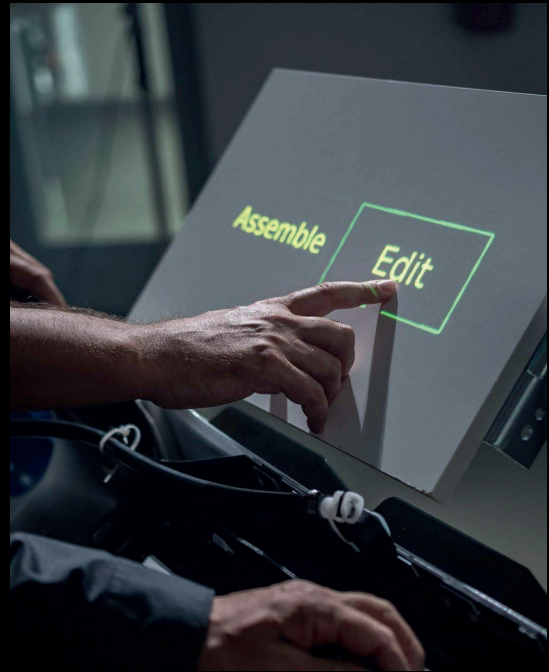

Mixed reality workspaces everywhere

Nullspaces defines the next generation of human-tech interface by combining Edge IoT device with projected Touch UI.

Applications

- Projected instructions
- Visual quality checks
- Traceability
- Time & motion analysis
- No VR/AR headset